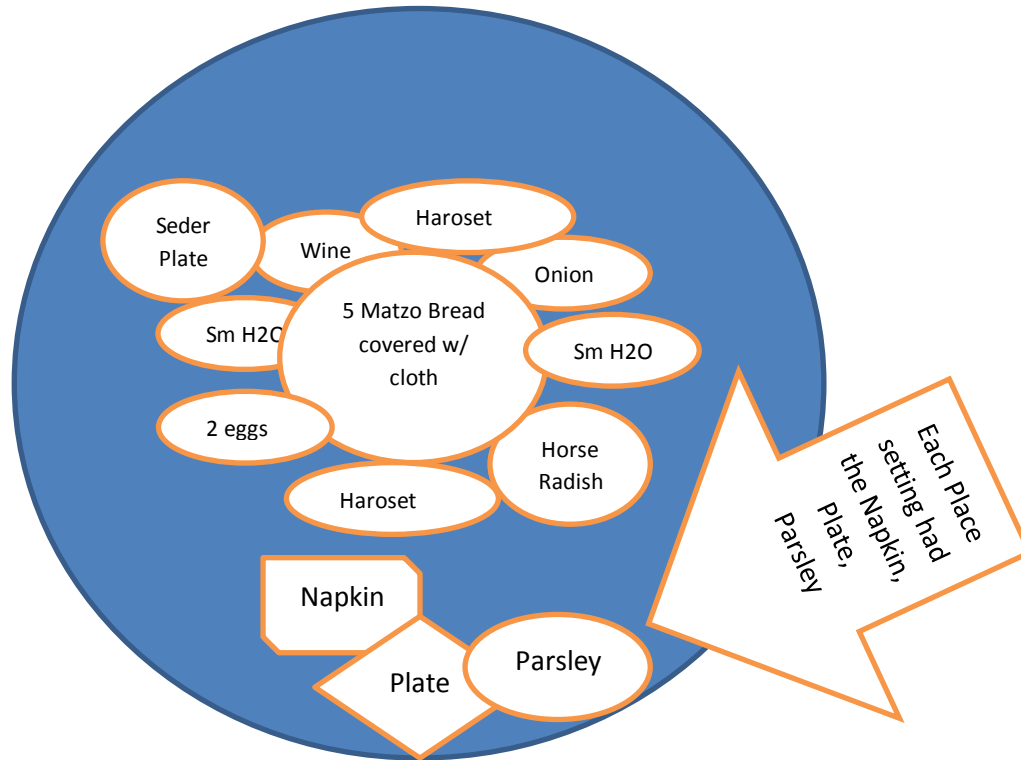

Passover Ceremony – Room Layout.

Each table consisted of 8 people. Mix of Adults and children.

Actual Table Setting:

Key:

- Me = Me
- MA = Male Adult
- FA = Female Adult
- FC = Female Child
- E = Empty Seat