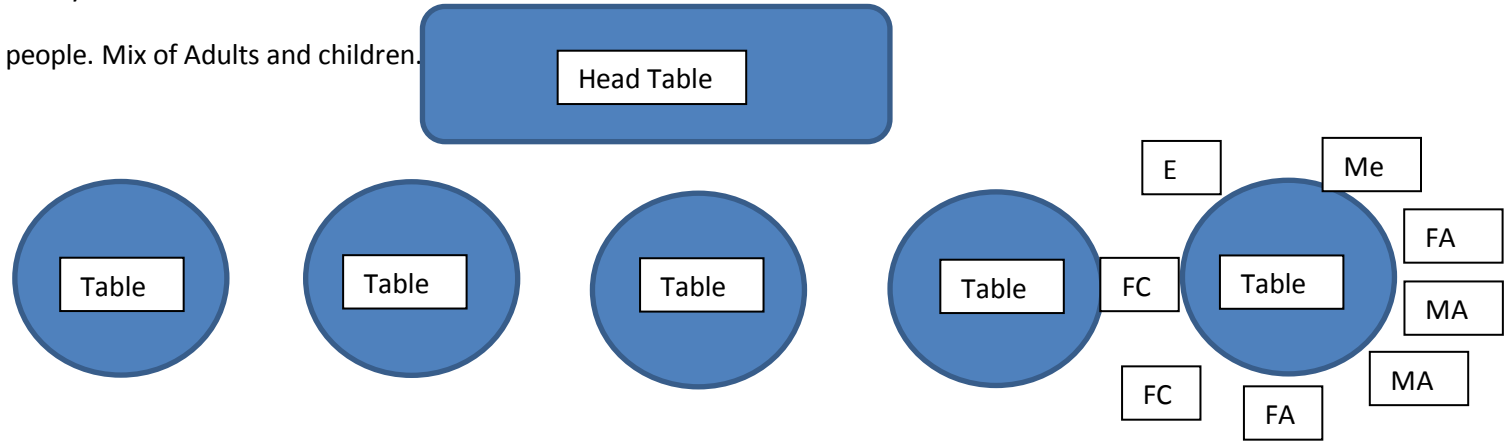

Passover Ceremony – Room Layout.

Each table consisted of 8 people. Mix of Adults and children.

Actual Table Setting:

Key:

- Me = Me
- MA = Male Adult
- FA = Female Adult
- FC = Female Child
- E = Empty Seat